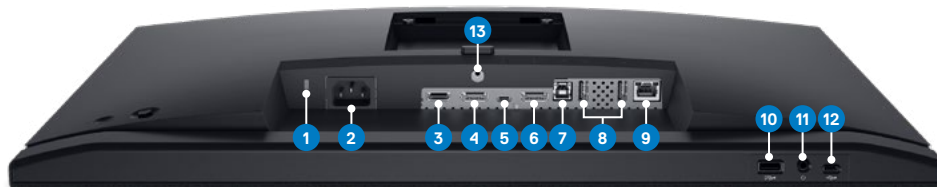

What's in the box?

Components

- Monitor with stand

Cables

- Power cable
- 1 x DP Cable (DP to DP)
- 1 x USB Type-C cable (C to C)
- 1 x USB 3.2 Gen1 Type-A to Type-B upstream cable

Documentation

- Quick Setup Guide
- Safety and Regulatory Information

Easily adjust the panel to your preferred viewing position.

Connectivity

- 1 Security lock slot
- 2 Power connector
- 3 HDMI port
- 4 DisplayPort (in)
- 5 USB-C upstream/DisplayPort
- 6 DisplayPort (out)
- 7 USB-B upstream port
- 8 Super speed USB 5Gbps (USB 3.2 Gen1)
- 9 RJ45 connector
- 10 Super speed USB 5Gbps (USB 3.2 Gen1)
- 11 Headphone jack
- 12 USB-C downstream port
- 13 Stand lock