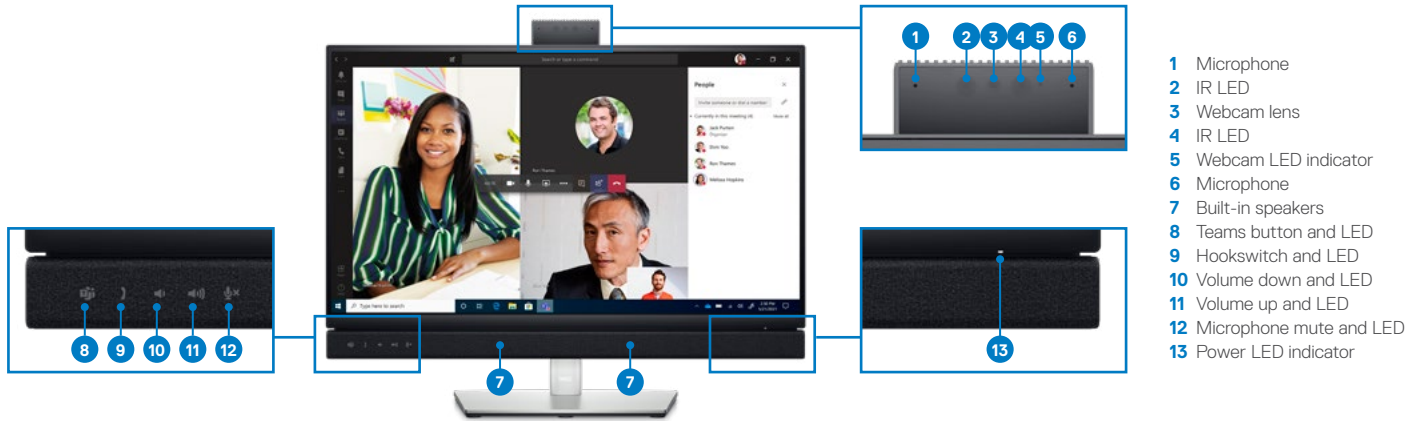

What's in the box?

Components

- Monitor with stand

Cables

- Power cable
- 1 x DP Cable (DP to DP)
- 1 x USB Type-C cable (C to C)
- 1 x USB 3.2 Gen1 Type-A to Type-B upstream cable

Documentation

- Quick Setup Guide
- Safety and Regulatory Information

Recommended Accessories

DELL 24 VIDEO CONFERENCING MONITOR | C2422HE

Video Conferencing Features

- 1 Microphone
- 2 IR LED
- 3 Webcam lens
- 4 IR LED
- 5 Webcam LED indicator
- 6 Microphone
- 7 Built-in speakers
- 8 Teams button and LED
- 9 Hookswitch and LED
- 10 Volume down and LED
- 11 Volume up and LED
- 12 Microphone mute and LED
- 13 Power LED indicator

Easily adjust the panel to your preferred viewing position.

Connectivity

- 1 Security lock slot
- 2 Power connector
- 3 HDMI port
- 4 DisplayPort (in)
- 5 USB-C upstream/DisplayPort
- 6 DisplayPort (out)
- 7 USB-B upstream port
- 8 Super speed USB 5Gbps (USB 3.2 Gen1)
- 9 RJ45 connector
- 10 Super speed USB 5Gbps (USB 3.2 Gen1)
- 11 Headphone jack
- 12 USB-C downstream port
- 13 Stand lock