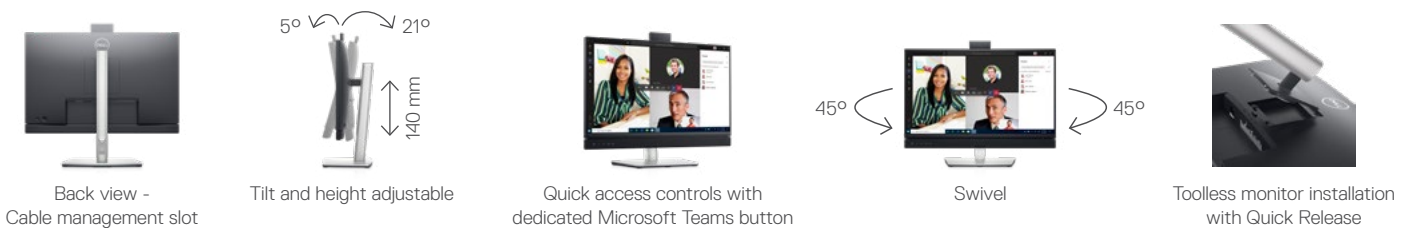

Recommended Accessories

DELL 24 VIDEO CONFERENCING MONITOR | C2422HE

Video Conferencing Features

- 1 Microphone
- 2 IR LED
- 3 Webcam lens
- 4 IR LED
- 5 Webcam LED indicator
- 6 Microphone
- 7 Built-in speakers
- 8 Teams button and LED
- 9 Hookswitch and LED
- 10 Volume down and LED
- 11 Volume up and LED
- 12 Microphone mute and LED
- 13 Power LED indicator

Easily adjust the panel to your preferred viewing position.

Connectivity

- 1 Security lock slot
- 2 Power connector
- 3 HDMI port
- 4 DisplayPort (in)
- 5 USB-C upstream/DisplayPort
- 6 DisplayPort (out)
- 7 USB-B upstream port
- 8 Super speed USB 5Gbps (USB 3.2 Gen1)
- 9 RJ45 connector
- 10 Super speed USB 5Gbps (USB 3.2 Gen1)
- 11 Headphone jack
- 12 USB-C downstream port
- 13 Stand lock